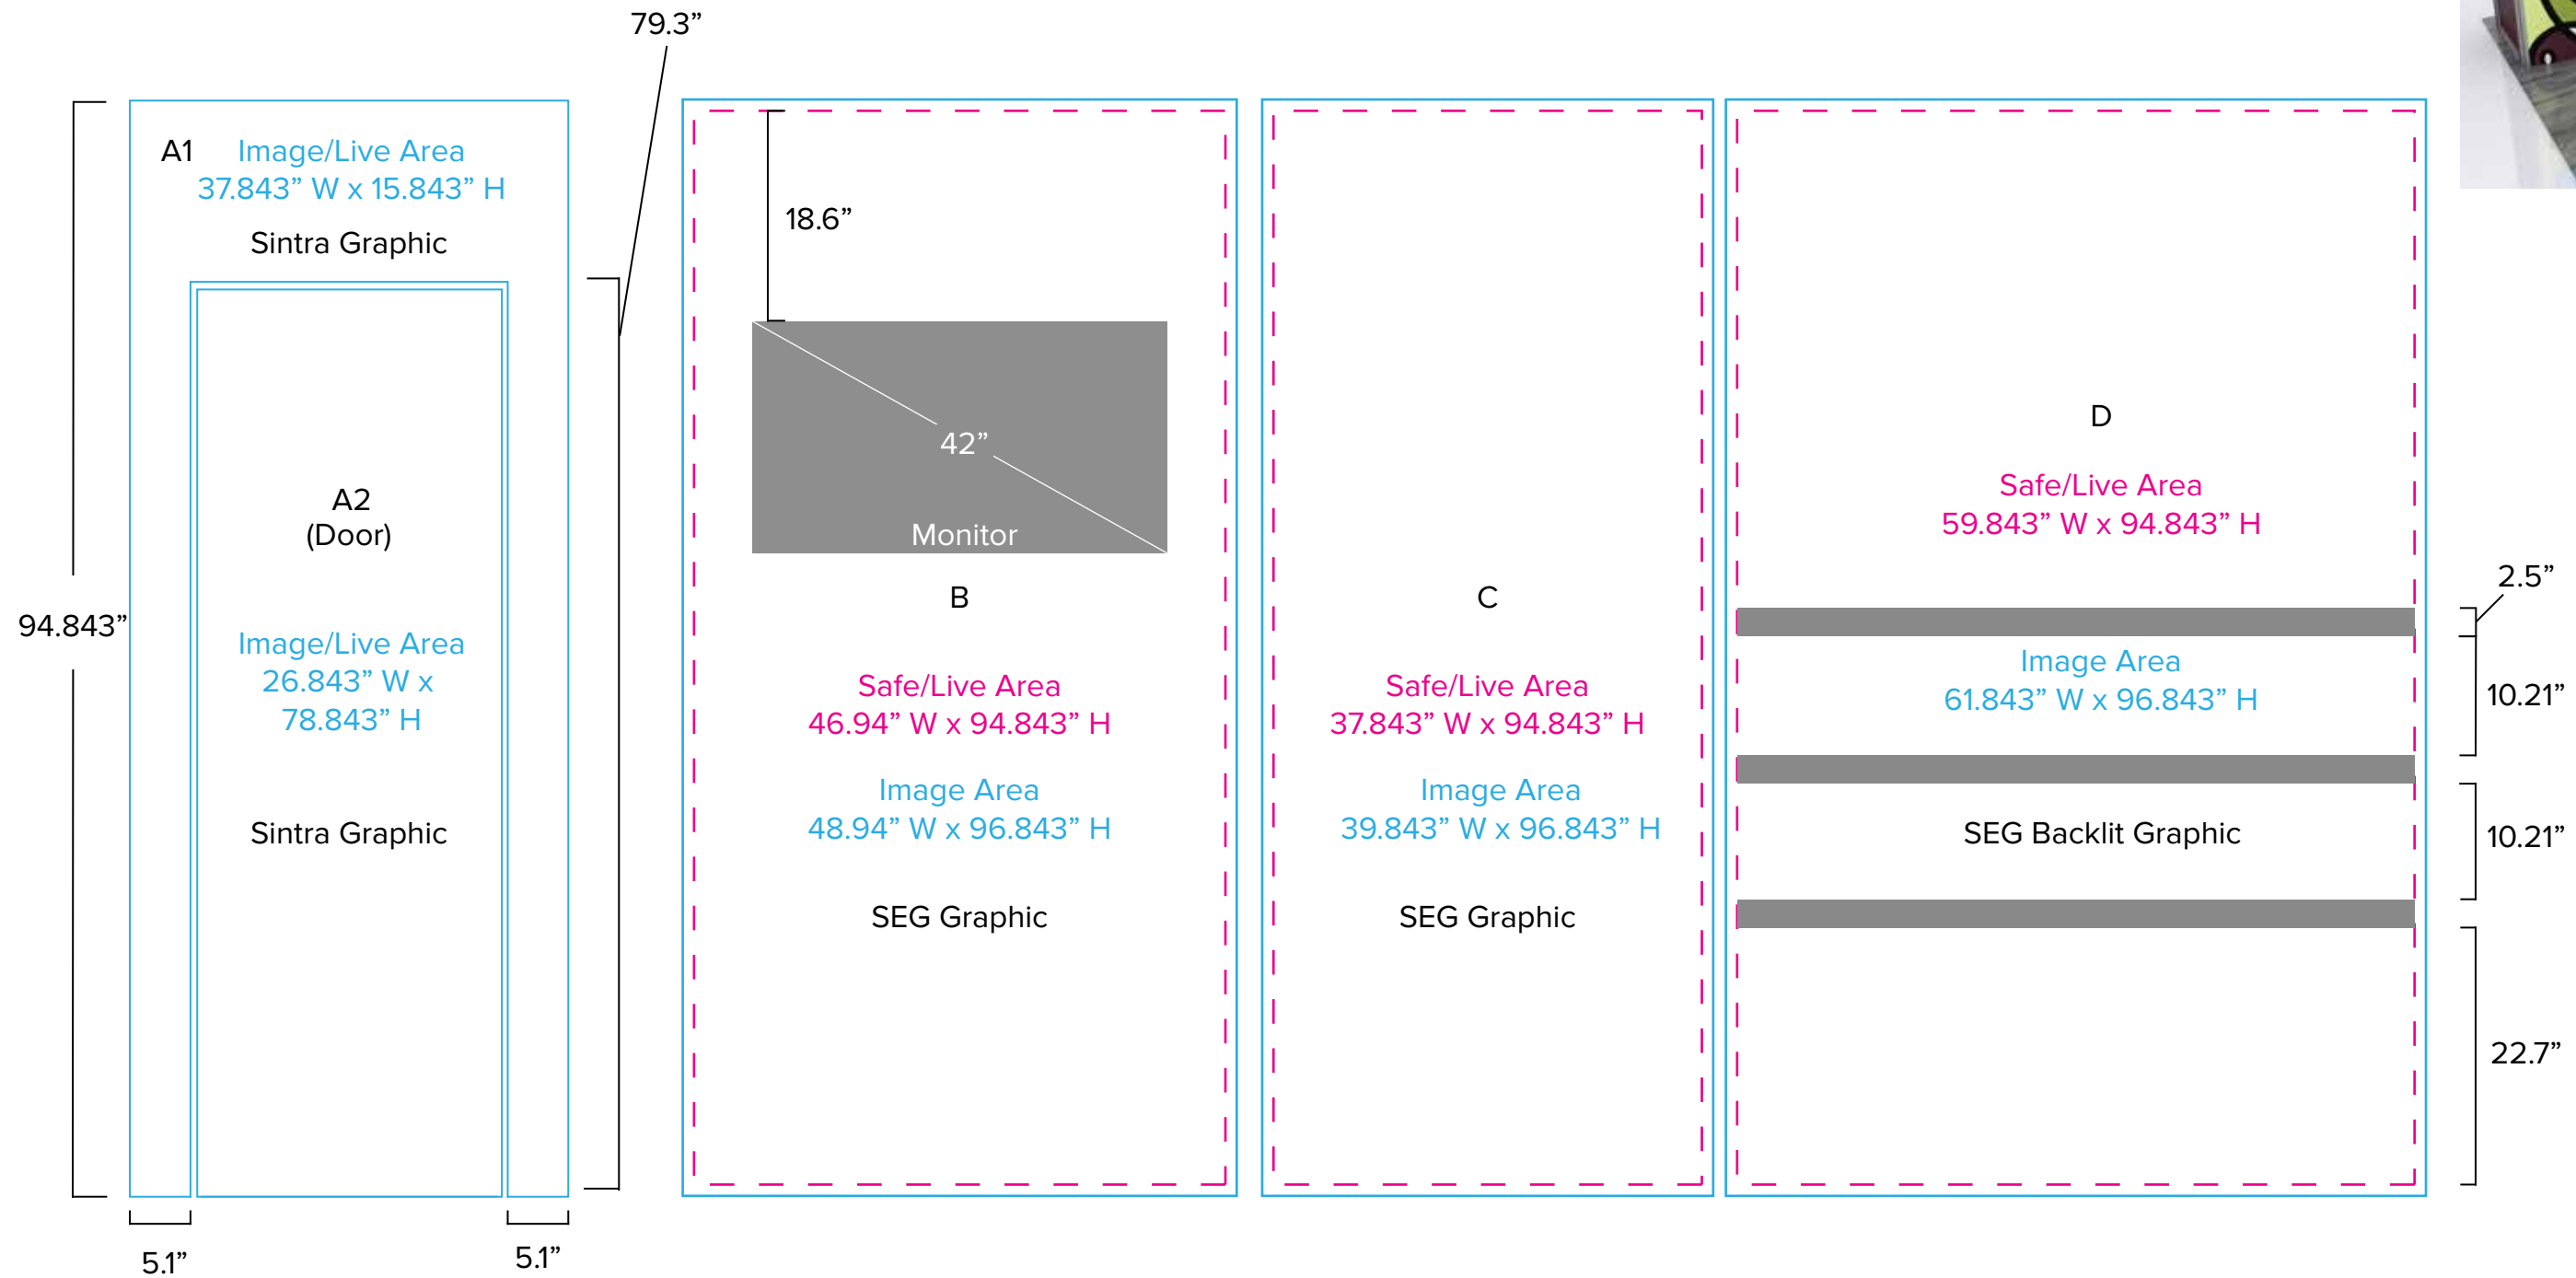

Graphics Template
 10 x 10 Inline Exhibit
 SEG Graphics, Sintra Door

NOTE: All Raster Art (jpg, tiff, psd, png, etc.) must be at least 100 dpi at print size.
 Standard kits are often customized. Please check with Customer Service to ensure that this template matches your specific job.

Graphic Template
Lightbox Counter
SEG Backlit Graphic

E

NOTE: All Raster Art (jpg, tiff,psd, png, etc.) must be at least 100 dpi at print size.
Standard kits are often customized. Please check with Customer Service to ensure that this template matches your specific job.