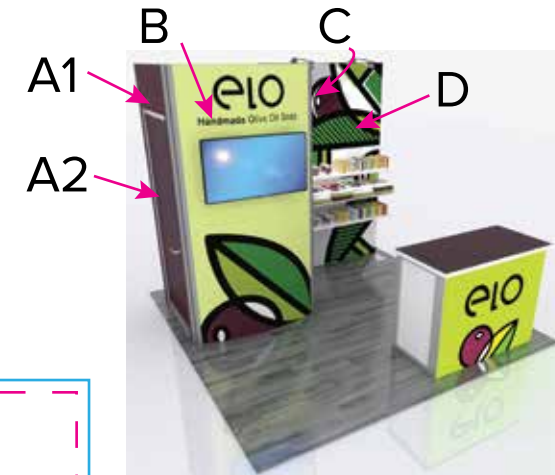

Graphics Template
 10 x 10 Inline Exhibit
 SEG Graphics, Sintra Door

NOTE: All Raster Art (jpg, tiff, psd, png, etc.) must be at least 100 dpi at print size.
 Standard kits are often customized. Please check with Customer Service to ensure that this template matches your specific job.

Graphic Template
Lightbox Counter
SEG Backlit Graphic

E

NOTE: All Raster Art (jpg, tiff,psd, png, etc.) must be at least 100 dpi at print size.
Standard kits are often customized. Please check with Customer Service to ensure that this template matches your specific job.